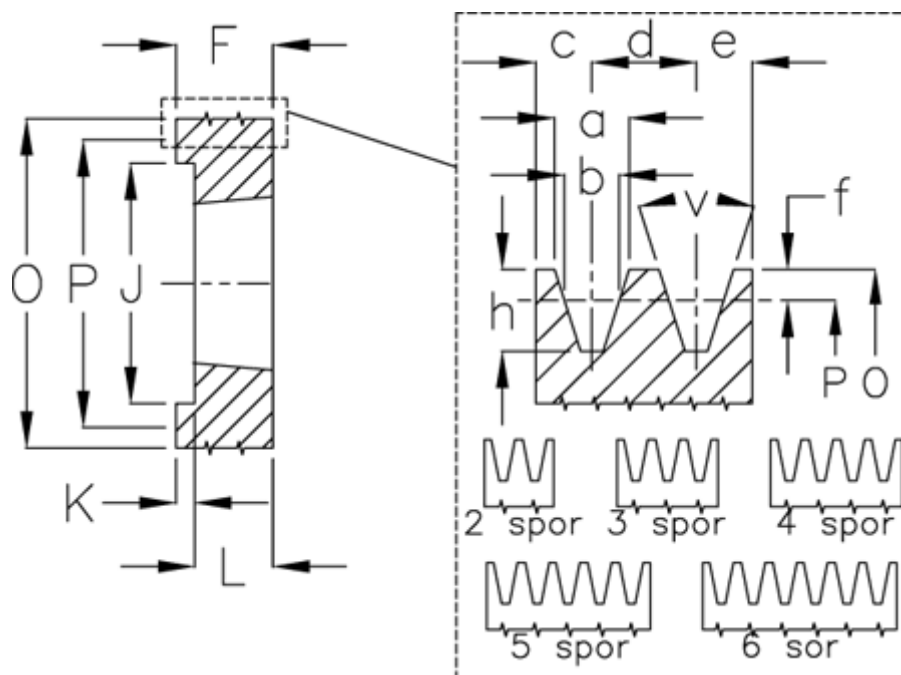

Article number: 604113009002

Description: V-belt pulley SPZ 90/2 TL1610

Measures

a	= 9,7	For bush	= 1610	P	= 90
b	= 8,5	h	= 11	Type	= SPZ
Bush ζ max	= 42	J	= 61.0	v	= 38 grader
c	= 8	K	= 3		
d	= 12	L	= 25		
e	= 8	m	= -		
f	= 2	Number of ribs	= 2		
F	= 28	O	= 94		